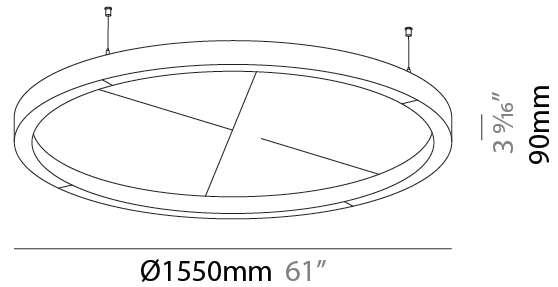

GENERAL

Series: Glorious Slim Acoustic
Brand: Prolight
Division: Architectural
Mounting Type: Suspension
Mounting Location: Ceiling
Subcategory: Acoustic

PHYSICAL

Shape: Round
Length (mm): 1550
Length (in): 61
Width (mm): 90
Width (in): 3 9/16
Light Distribution: Direct / Indirect
Diffuser: PMMA - Opal / Micro-Prism
Fixture Finish: SSR / BKV / CWI / CRY / HAB / UFT / ITA / RUA / FTG / MYG / LOD / PUS / FRO / FUP / KIA / POP / BLS / SPG / MEY / GOH / GUM / CHC / COM / ABZ / JAG / OBR / MOS / ROR

Accent Finish: ANC / ASH / BNA / BTC / BZE / CEL / EGG / EVG / FOG / FOS / FST / FUA / IRI / IRO / KHA / LIC / LIM / MER / MSN / MUS / ONX / PEA / PLU / POL / PPY / RAY / ROY / RST / STE / SWD / TAN / TAU

Fixture Material: Aluminum
Cable Details: 2 000mm / 78 3/4" or 6 000mm / 236 1/4" Transparent Cable

ELECTRICAL

Lamp Type: LED (Zhaga Standard)
Input Wattage (W): 154
Total Output Wattage (W): 141.8
Dimming: Non-Dimmable
Driver Included: Yes
Driver Location: Integrated
Driver Type: Constant Current - Universal
Driver Class: Class 2
Input Voltage (V): 120 - 277

LED

Color Temperature (°K): 2700 / 3000 / 3500 / 4000
Max. Delivered Lumen (lm): Max 19158
Nominal Lumen (lm): Max 24446
CRI: >90 CRI
Lamp Life (hrs): 50000

OPTICAL

RATINGS AND CERTIFICATIONS

Certified By: CSA Certified to UL and CSA Standards
IP rating: IP20