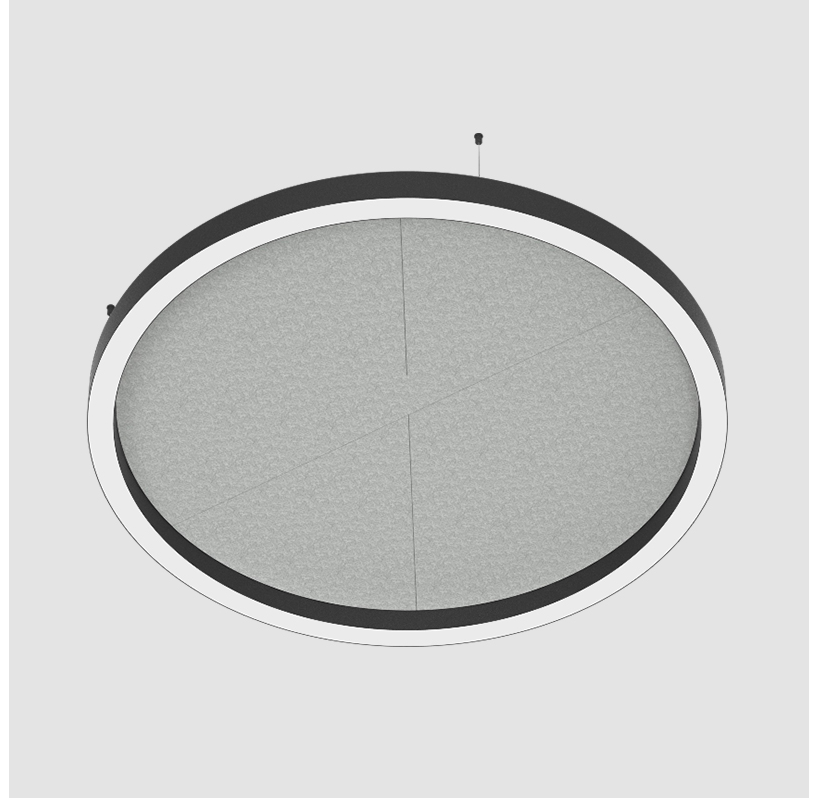

GENERAL

Series: Glorious Slim Acoustic
Brand: Prolight
Division: Architectural
Mounting Type: Suspension
Mounting Location: Ceiling
Subcategory: Acoustic

PHYSICAL

Shape: Round
Length (mm): 1550
Length (in): 61
Width (mm): 90
Width (in): 3 9/16
Light Distribution: Direct / Indirect
Diffuser: PMMA - Opal / Micro-Prism
Fixture Finish: SSR / BKV / CWI / CRY / HAB / UFT / ITA / RUA / FTG / MYG / LOD / PUS / FRO / FUP / KIA / POP / BLS / SPG / MEY / GOH / GUM / CHC / COM / ABZ / JAG / OBR / MOS / ROR

Accent Finish: ANC / ASH / BNA / BTC / BZE / CEL / EGG / EVG / FOG / FOS / FST / FUA / IRI / IRO / KHA / LIC / LIM / MER / MSN / MUS / ONX / PEA / PLU / POL / PPY / RAY / ROY / RST / STE / SWD / TAN / TAU

Fixture Material: Aluminum
Cable Details: 2 000mm / 78 3/4" or 6 000mm / 236 1/4" Transparent Cable

ELECTRICAL

Lamp Type: LED (Zhaga Standard)
Input Wattage (W): 154
Total Output Wattage (W): 141.8
Dimming: Non-Dimmable
Driver Included: Yes
Driver Location: Integrated
Driver Type: Constant Current - Universal
Driver Class: Class 2
Input Voltage (V): 120 - 277

LED

Color Temperature (°K): 2700 / 3000 / 3500 / 4000
Max. Delivered Lumen (lm): Max 19158
Nominal Lumen (lm): Max 24446
CRI: >90 CRI
Lamp Life (hrs): 50000

OPTICAL

RATINGS AND CERTIFICATIONS

Certified By: CSA Certified to UL and CSA Standards
IP rating: IP20