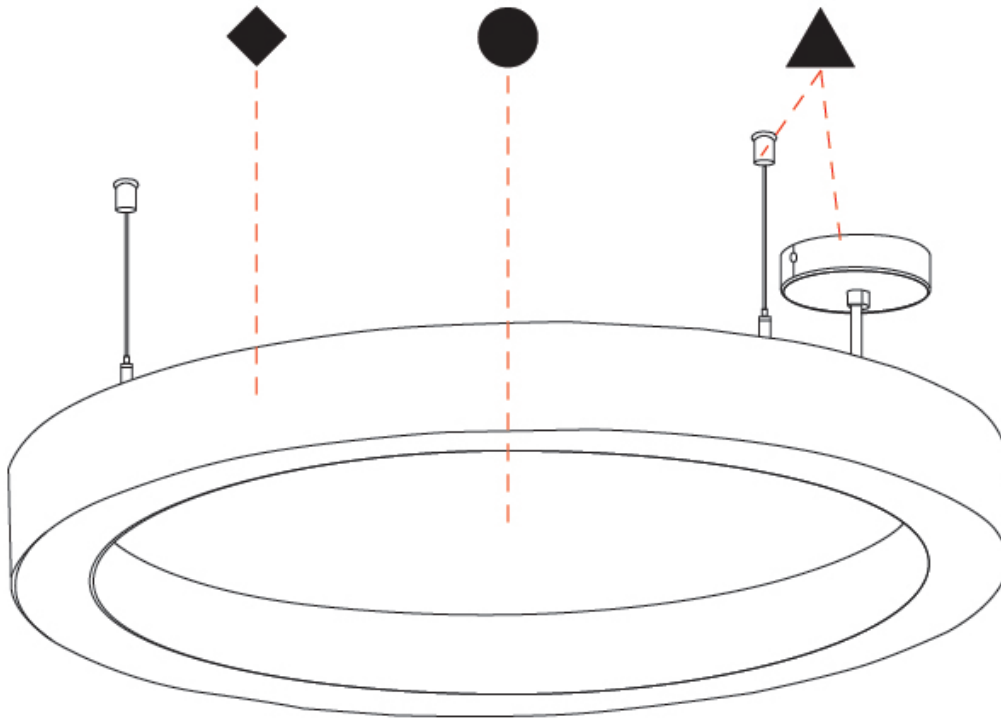

GLORIOUS SLIM ACOUSTIC SUSPENSION

A300380-

PROJECT _____

TYPE _____

SPECIFIER _____

QUANTITY _____

DATE _____