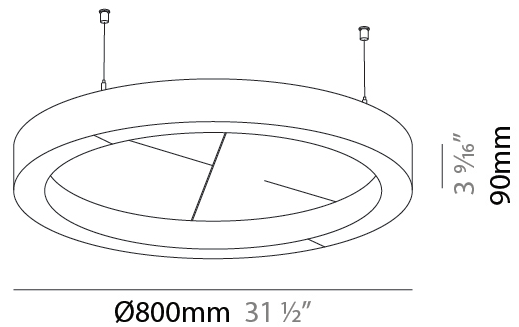

GENERAL

Series: Glorious Slim Acoustic
Brand: Prolight
Division: Architectural
Mounting Type: Suspension
Mounting Location: Ceiling
Subcategory: Acoustic

PHYSICAL

Shape: Round
Length (mm): 800
Length (in): 31 1/2
Width (mm): 90
Width (in): 3 9/16
Light Distribution: Direct / Indirect
Weight (kg): 9.026
Weight (lbs): 19.90

Diffuser: [PMMA - Opal / Micro-Prism](#)
Fixture Finish: [SSR / BKV / CWI / CRY / HAB / UFT / ITA / RUA / FTG / MYG / LOD / PUS / FRO / FUP / KIA / POP / BLS / SPG / MEY / GOH / GUM / CHC / COM / ABZ / JAG / OBR / MOS / ROR](#)
Accent Finish: [ANC / ASH / BNA / BTC / BZE / CEL / EGG / EVG / FOG / FOS / FST / FUA / IRI / IRO / KHA / LIC / LIM / MER / MSN / MUS / ONX / PEA / PLU / POL / PPY / RAY / ROY / RST / STE / SWD / TAN / TAU](#)

Fixture Material: Aluminum
Cable Details: 2 000mm / 78 3/4" or 6 000mm / 236 1/4" Transparent Cable

ELECTRICAL

Lamp Type: LED (Zhaga Standard)
Input Wattage (W): 77
Total Output Wattage (W): 70
Dimming: [Non-Dimmable](#)
Driver Included: Yes
Driver Location: Integrated
Driver Type: Constant Current - Universal
Driver Class: Class 2
Input Voltage (V): 120 - 277

LED

Color Temperature (°K): [2700 / 3000 / 3500 / 4000](#)
Max. Delivered Lumen (lm): Max 9579
Nominal Lumen (lm): Max 12223
CRI: >90 CRI
Lamp Life (hrs): 50000

OPTICAL

RATINGS AND CERTIFICATIONS

Certified By: CSA Certified to UL and CSA Standards
IP rating: IP20